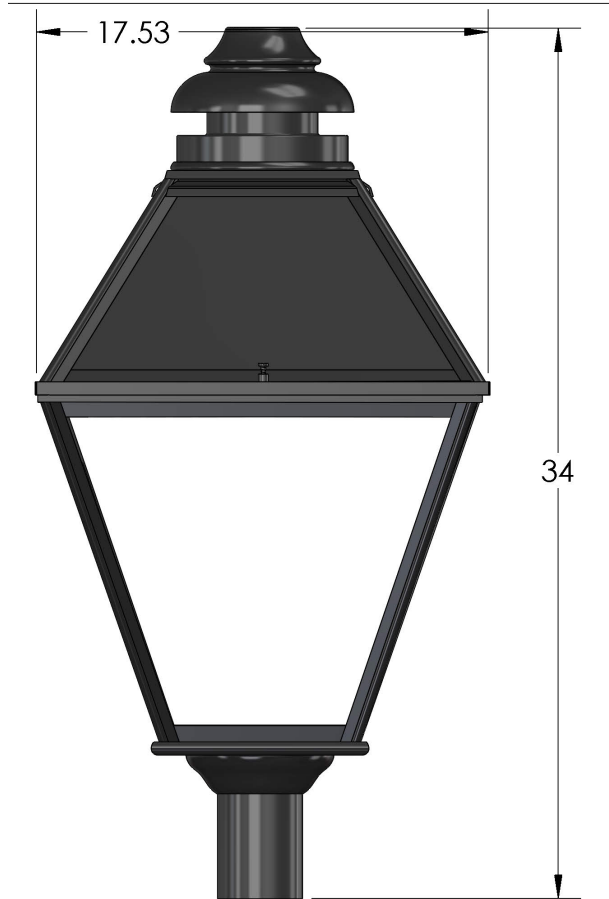

**SELECTION GUIDE**

MODEL NUMBER: F210  
MODEL NAME: PHILADELPHIA 1000  
COLLECTION: COLONIAL  
MATERIAL: ALUMINUM, CAST  
APPLICATIONS: POST TOP, PIER MOUNT,  
WALL MOUNT, PENDANT

NOTES

Please submit this form directly to your factory representative.

| MODEL              | F210 - PHILADELPHIA  | F210 |
|--------------------|--|------|
| LIGHT SOURCE       | L - PennSTAR® LED<br>H - HIGH PRESSURE SODIUM<br>M - METAL HALIDE                                    |      |
| DIMMABLE           | Y - YES<br>N - NO  |      |
| DISTRIBUTION       | T3 - ASYMMETRIC<br>T5 - SYMMETRIC  |      |
| WATTAGE            | 20-90 - LED<br>70-150 - HPS<br>70-175 - MH   |      |
| LINE VOLTAGE       | A - AUTOSENSE (120-277V LED)<br>M - MULTI VOLT (HID)   |      |
| COLOR TEMPERATURE  | 27K - 2700K<br>3K - 3000K<br>4K - 4000K<br>5K - 5000K  |      |
| PHOTOCELL          | 7P - 7 PIN<br>BP - BUTTON PHOTOCELL<br>NO - NONE   |      |
| LENS               | LX - CLEAR UB STABILIZED ACRYLIC<br>LF - FROSTED ACRYLIC<br>LS - SEEDY ACRYLIC<br>LW - WHITE ACRYLIC |      |
| DECORATIVE OPTIONS | PT - PennTROL® REPLICA GASLIGHT<br>FC - FROSTED CHIMNEY<br>FN - FINIAL<br>NO - NONE                  |      |
| FINISH COLOR       | BK - BLACK<br>BR - BRONZE<br>GR - GREEN<br>CM - CUSTOM   |      |